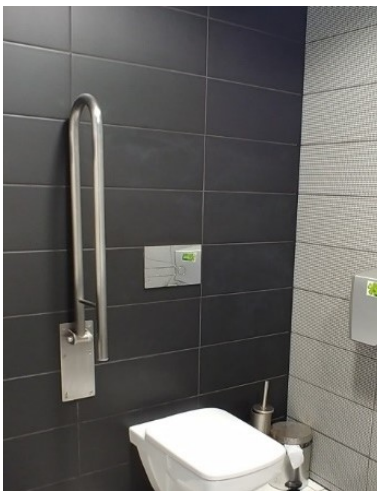

The main entrance

Interior premises

- ❖ Pathways are min. 150 cm wide, no obstacles.
- ❖ The doors and passages are wide min. 80 cm without thresholds higher than 2 cm.
- ❖ The surface of the communication paths is firm and non-slippery.
- ❖ There is an access to floors with an elevator.
- ❖ The lift cabin dimensions: min. 110 cm (w) x 125 cm (d), the entrance is min. 80 cm wide.

Exposition and audiovisual screenings

Accessible toilet

- ❖ A wheelchair toilet is available.
- ❖ Entrance door to the cabin is min. 80 cm wide and it opens outwards (from the cabin).
- ❖ Cabin dimensions are min. 160x160 cm.
- ❖ Next to the toilet, there is free space for the wheelchair (min. 90 cm wide), free of obstacles.
- ❖ There are handrails on both sides of the toilet.
- ❖ A baby changing unit available.